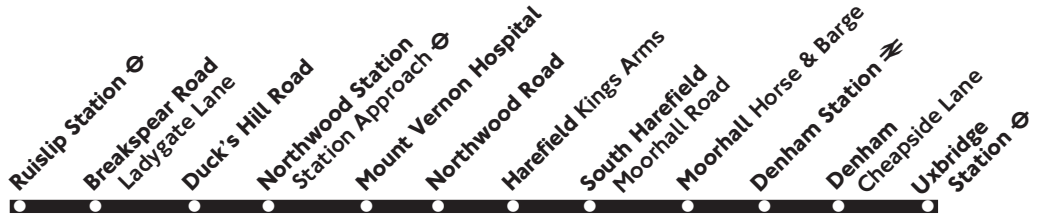

331

Ruislip - Harefield - Uxbridge

Daily

Monday - Friday

Ruislip Station ⇄	0600	0630	0655	0715	0734	0754	0814	0833	0852	0911	0930		1410	1430	1450	1510	1530
Breakspear Road Ladygate Lane	0606	0636	0701	0722	0742	0802	0822	0841	0900	0919	0938		1418	1438	1458	1518	1538
Northwood Station Station Approach ⇄	0617	0647	0712	0737	0757	0817	0837	0856	0915	0933	0951	Then	1431	1451	1511	1531	1551
Mount Vernon Hospital	0621	0651	0716	0743	0803	0823	0843	0902	0919	0937	0955	every	1435	1455	1517	1540	1600
Harefield Kings Arms	0629	0659	0724	0753	0813	0833	0853	0911	0928	0946	1004	20	1444	1504	1527	1550	1610
South Harefield Moorhall Road	0631	0701	0726	0755	0815	0835	0855	0913	0930	0948	1006	minutes	1446	1506	1529	1552	1612
Denham Station ⇄	0633	0703	0728	0758	0818	0838	0858	0916	0933	0951	1009	until	1449	1509	1533	1555	1615
Denham Cheapside Lane	0636	0706	0731	0801	0821	0841	0901	0919	0936	0954	1012		1452	1512	1535	1558	1618
Uxbridge Station ⇄	0645	0715	0745	0815	0835	0855	0912	0928	0945	1003	1021		1501	1522	1546	1609	1627
Ruislip Station ⇄	1550	1610	1630	1650				1810	1830	1900		2330					
Breakspear Road Ladygate Lane	1558	1618	1638	1658				1818	1838	1906		2336					
Northwood Station Station Approach ⇄	1611	1631	1651	1711	Then			1831	1851	1917	Then	2347					
Mount Vernon Hospital	1618	1636	1655	1715	every			1835	1855	1921	every	2351					
Harefield Kings Arms	1628	1646	1705	1724	20			1844	1904	1929	30	2359					
South Harefield Moorhall Road	1630	1648	1707	1726	minutes			1846	1906	1931	minutes	0001					
Denham Station ⇄	1633	1651	1710	1729	until			1849	1908	1933	until	0003					
Denham Cheapside Lane	1636	1654	1713	1732				1852	1911	1936		0006					
Uxbridge Station ⇄	1645	1703	1722	1741				1901	1920	1945		0015					

Saturday (also Good Friday)

Ruislip Station ⇄	0600	0630	0700	0730	0800	0830	0850			1750	1810	1830	1900				2330
Breakspear Road Ladygate Lane	0606	0636	0706	0736	0806	0836	0858			1758	1818	1838	1906				2336
Northwood Station Station Approach ⇄	0617	0647	0717	0747	0817	0847	0911	Then		1811	1831	1849	1917	Then			2347
Mount Vernon Hospital	0621	0651	0721	0751	0821	0851	0915	every		1815	1835	1853	1921	every			2351
Harefield Kings Arms	0629	0659	0729	0759	0829	0859	0924	20		1824	1843	1901	1929	30			2359
South Harefield Moorhall Road	0631	0701	0731	0801	0831	0901	0926	minutes		1826	1845	1903	1931	minutes			0001
Denham Station ⇄	0633	0703	0733	0803	0833	0904	0929	until		1829	1847	1905	1933	until			0003
Denham Cheapside Lane	0636	0706	0736	0806	0836	0907	0932			1832	1850	1908	1936				0006
Uxbridge Station ⇄	0645	0715	0745	0815	0845	0916	0941			1841	1859	1917	1945				0015

Sunday and other Public Holidays